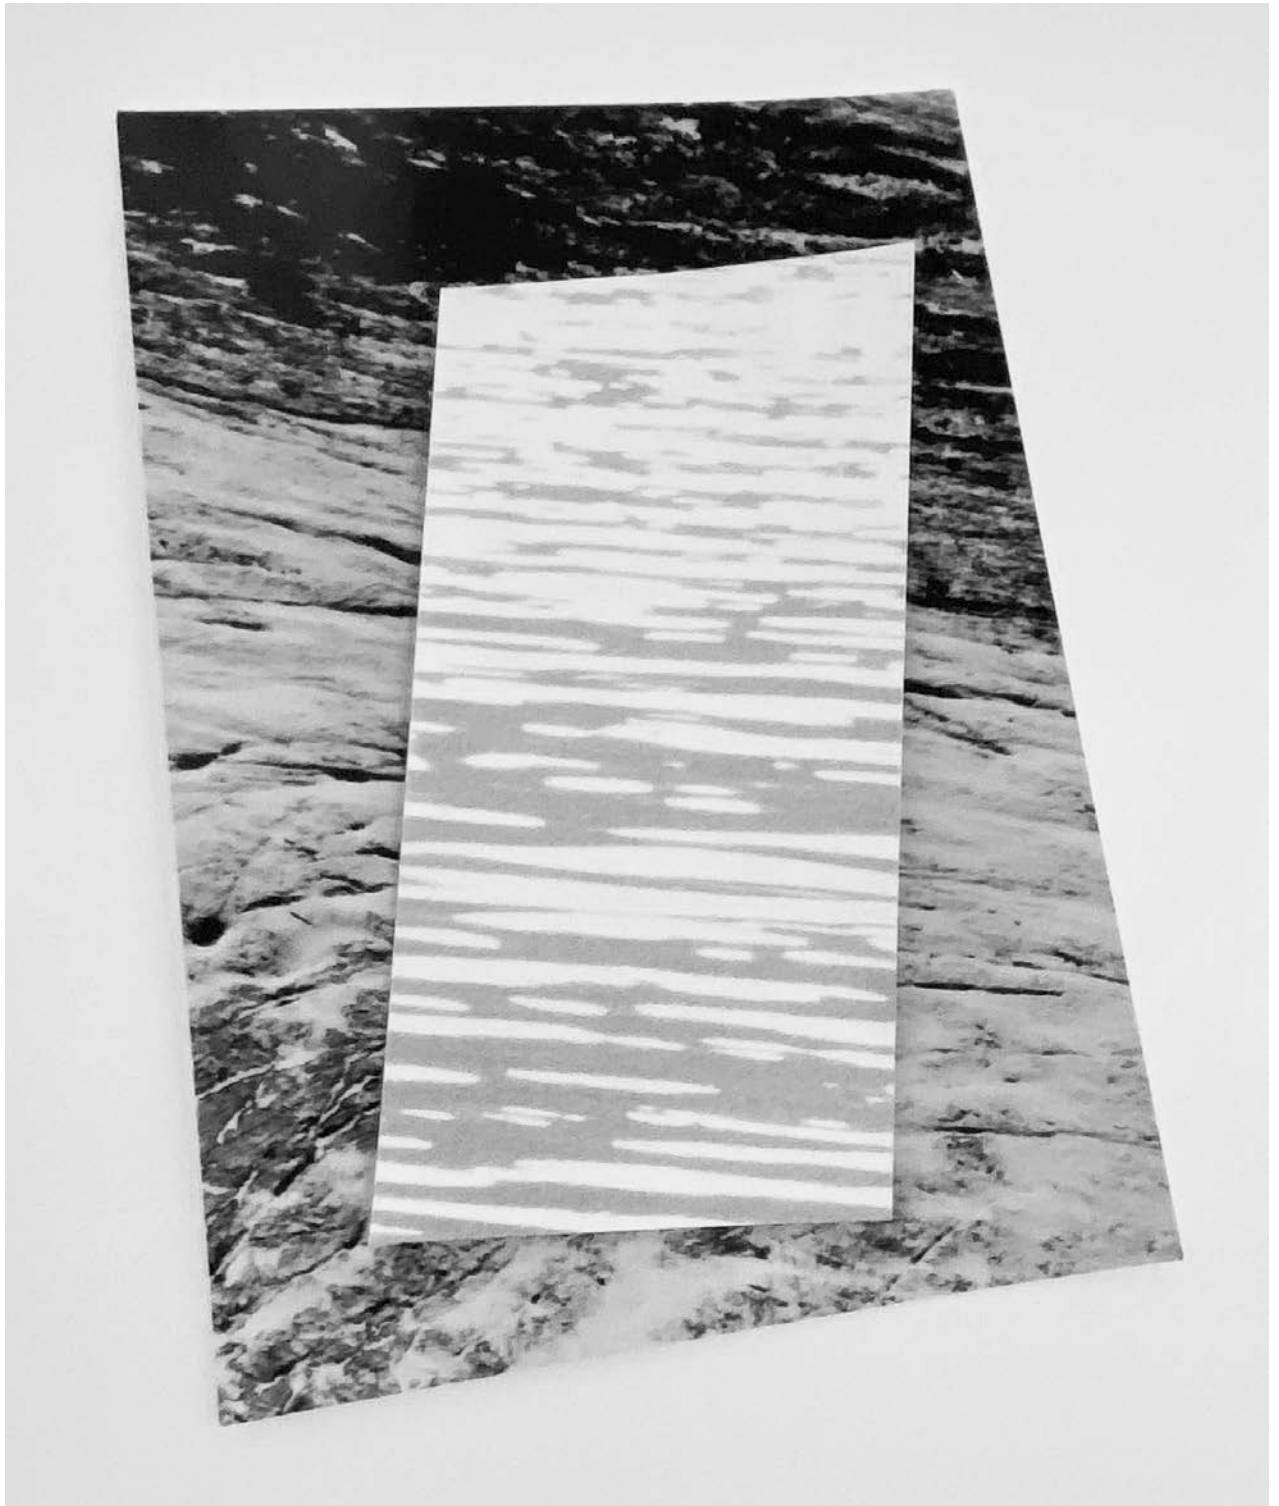

Installation view Parrotta Contemporary Art, Burg Lede Bonn

DETLEF ORLOPP – FRAGMENTE