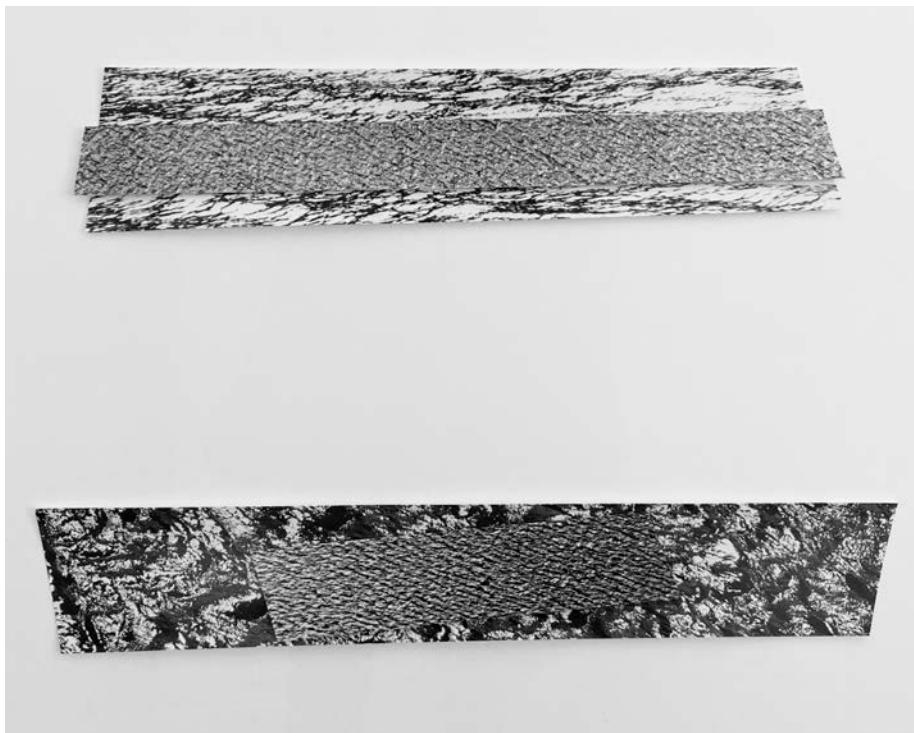

DETLEF ORLOPP – FRAGMENTE